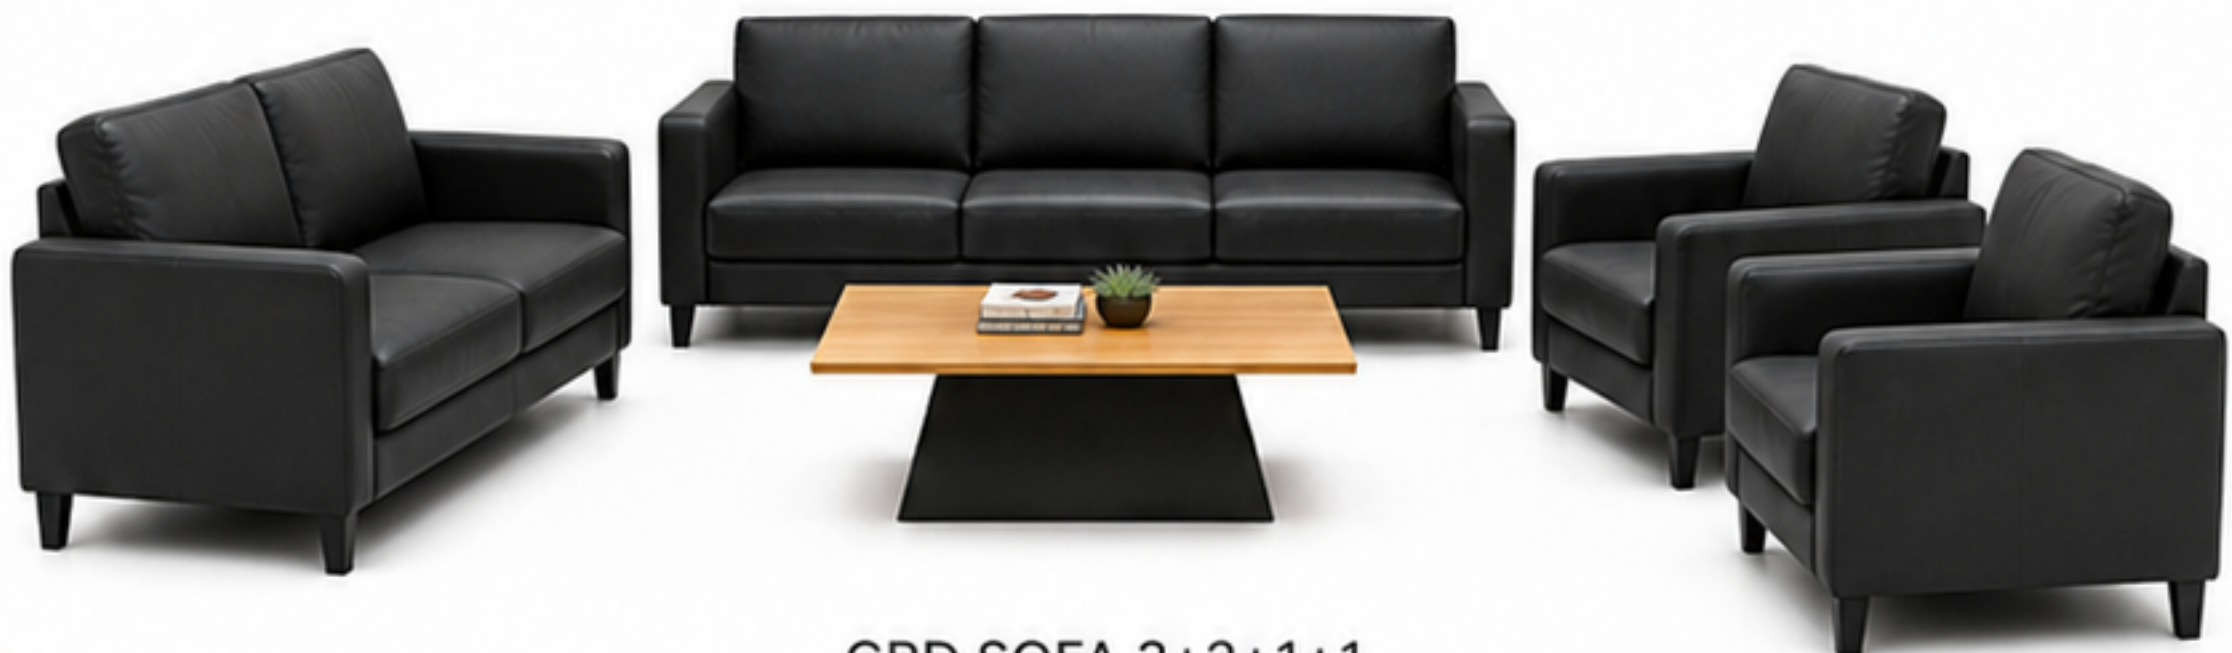

MODULAR FURNITURE

STEEL STORAGES

TABLES & WORKSTATIONS

SOFAS

BLINDS &
INTERIOR FURNITURE

SOFA

Stylish, comfortable, and built to last. Our sofa sets bring together modern design and everyday functionality to elevate any space.

GRD SOFA 3+1+1

GRD SOFA 3+2+1

GRD SOFA 3+2+1

GRD SOFA 3+2+1+1

UTILITY FURNITURE

Functional, durable and space-smart utility furniture designed to support everyday living and working.

GRD BED SIDE TABLE

GRD BED SIDE TABLE